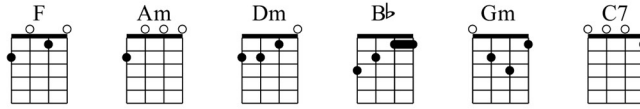

"Turn Your Lights Down Low"

Bob Marley / Lauryn Hill / Pure Heart

Ukulele Riffs

Uke

1 F Am Dm 2 Bb Am Gm 3

mf

TAB: 8 5 5 5 | 7 8 7 5 | 6 5 6 5

Riff 1

4 C7 F 5

TAB: 1 3 1 0 1 0 | 3 5 3 0 1 0

Riff 2

Uke

1 Bb C 2 Bb C 3 F

mf

full

TAB: 10 10 8 10 | 8 10 8 10 | 10 10 8 10 | 8 10 8

Musical notation for measures 1-3. Measure 1 starts with a whole rest. Measure 2 has a triplet of eighth notes. Measure 3 has a triplet of eighth notes. The bass line includes a triplet of eighth notes in measure 1 and various eighth and sixteenth notes in measures 2 and 3.

10

F

Musical notation for measure 10. The measure contains a quarter note and a dotted quarter note. The bass line has a quarter note and a whole note.