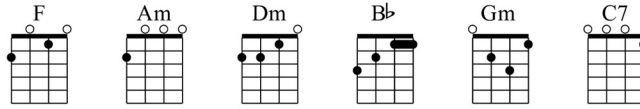

"Turn Your Lights Down Low"

Bob Marley / Lauryn Hill / Pure Heart

Ukulele Picking

Uke

1

C7 F Am Dm

mf

Musical notation for measures 1-3. Measure 1 starts with a whole rest. Measure 2 has a triplet of eighth notes. Measure 3 has a triplet of eighth notes. The bass line includes a triplet of eighth notes in measure 1 and various eighth and sixteenth notes in measures 2 and 3.

4

Bb Am Gm C7 F Am Dm

Musical notation for measures 4-6. Measure 4 has a triplet of eighth notes. Measure 5 has a triplet of eighth notes. Measure 6 has a triplet of eighth notes. The bass line continues with eighth and sixteenth notes.

7

Bb Am Gm C7

Musical notation for measures 7-9. Measure 7 has a triplet of eighth notes. Measure 8 has a triplet of eighth notes. Measure 9 has a triplet of eighth notes. The bass line continues with eighth and sixteenth notes.

10

F

Musical notation for measure 10. The measure contains a quarter note and a dotted quarter note. The bass line has a quarter note and a whole note.