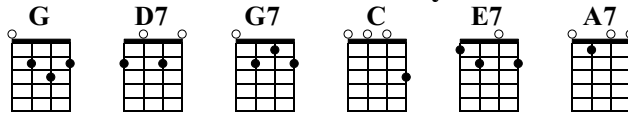

Opihi Man

Ukulele Picking 1

Ka'au Crater Boys

(♩ = $\overset{\frown}{\text{3}}$)
G
sl.

D7

G

G

H H H H

uke.

Musical notation for measures 1-3. Treble clef, key signature of one sharp (F#), 4/4 time. Measure 1: G chord, sl. (slide), eighth notes G4, A4, B4, G4. Measure 2: D7 chord, eighth notes G4, A4, B4, G4. Measure 3: G chord, eighth notes G4, A4, B4, G4. Ukulele tablature below shows fret numbers and techniques like sl. and triplets.

G

sl.

D7

G

G7

Musical notation for measures 4-7. Measure 4: G chord, sl. (slide), eighth notes G4, A4, B4, G4. Measure 5: D7 chord, eighth notes G4, A4, B4, G4. Measure 6: G chord, eighth notes G4, A4, B4, G4. Measure 7: G7 chord, eighth notes G4, A4, B4, G4. Ukulele tablature below shows fret numbers and techniques like sl. and triplets.

C

sl.

E7

A7

D7

Musical notation for measures 8-11. Measure 8: C chord, sl. (slide), eighth notes G4, A4, B4, G4. Measure 9: E7 chord, eighth notes G4, A4, B4, G4. Measure 10: A7 chord, eighth notes G4, A4, B4, G4. Measure 11: D7 chord, eighth notes G4, A4, B4, G4. Ukulele tablature below shows fret numbers and techniques like sl. and full (full chords).

G

sl.

D7

G

G

Musical notation for measures 12-15. Measure 12: G chord, sl. (slide), eighth notes G4, A4, B4, G4. Measure 13: D7 chord, eighth notes G4, A4, B4, G4. Measure 14: G chord, eighth notes G4, A4, B4, G4. Measure 15: G chord, eighth notes G4, A4, B4, G4. Ukulele tablature below shows fret numbers and techniques like sl. and triplets.

G

D7

H P

G

sl.

G

Musical notation for measures 16-19. Measure 16: G chord, eighth notes G4, A4, B4, G4. Measure 17: D7 chord, eighth notes G4, A4, B4, G4. Measure 18: G chord, eighth notes G4, A4, B4, G4. Measure 19: G chord, eighth notes G4, A4, B4, G4. Ukulele tablature below shows fret numbers and techniques like sl. and triplets.