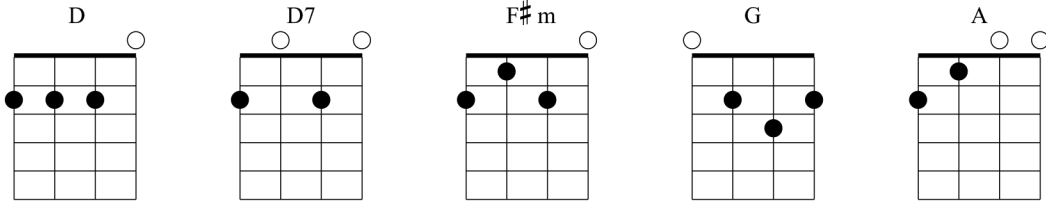

Margaritaville

Jimmy Buffet

Intro Picking

C Tuning

① = A ③ = C
② = E ④ = G

♩ = 125

Uke

The musical notation for the ukelele intro is in 4/4 time. The first measure contains a half note G# (fret 2 on string 4), a quarter note G# (fret 2 on string 3), a quarter note G# (fret 2 on string 2), and a quarter note G# (fret 2 on string 1). The second measure contains a half note G# (fret 2 on string 4), a quarter note G# (fret 2 on string 3), a quarter note G# (fret 2 on string 2), and a quarter note G# (fret 2 on string 1). The third measure contains a half note G# (fret 2 on string 4), a quarter note G# (fret 2 on string 3), a quarter note G# (fret 2 on string 2), and a quarter note G# (fret 2 on string 1). The notation is marked *mf*. Below the staff is a guitar-style fretboard diagram with strings T, A, B and frets 5, 6, 5, 3, 5, 6, 5, 5, 5, 3, 5, 6, 7, 7, 7, 7, 5, 3, 7, 7, 7, 7, 6, 4.

A musical notation for a triplet of eighth notes on the 8th fret of the 1st string. The notation is marked with a '3' above the notes. Below the staff is a guitar-style fretboard diagram with strings T, A, B and frets 2, 2.

Strumming Pattern

Verse: D, A, D, D7

Chorus: G, A, D, (D7) x 3 F#m, G, A